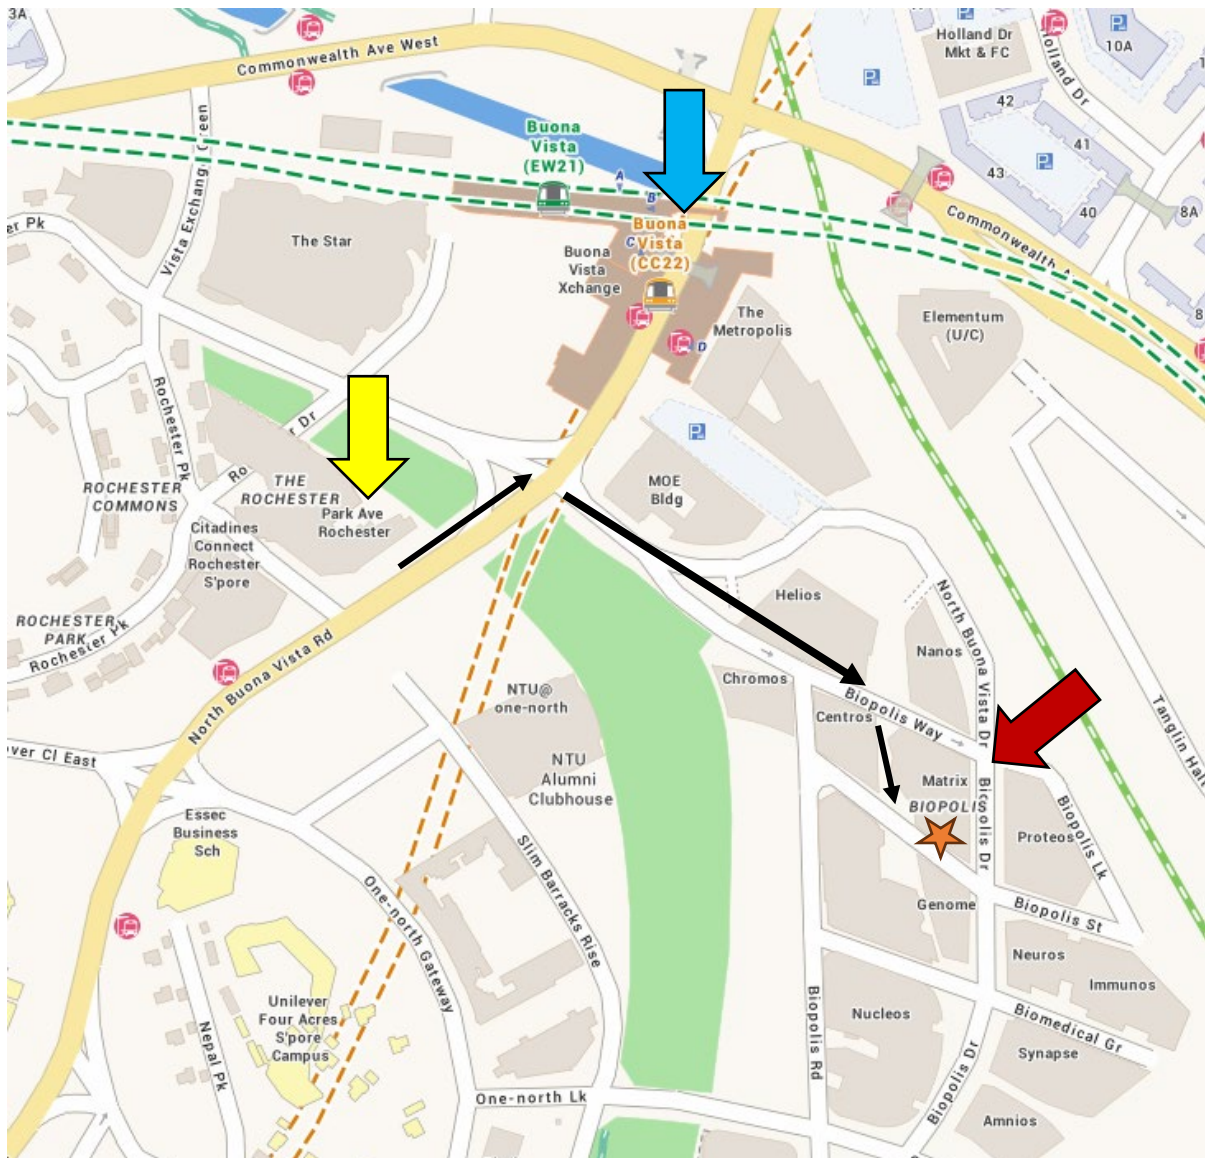

HIPPO CONFERENCE 2023

LOCATION MAP

Matrix, Biopolis – Conference Venue

Park Ave Rochester – Conference Hotel

Buona Vista MRT Station (use exit D for conference venue)

Walking directions from Hotel to Conference
(~500m, 10 min walk)

CONFERENCE VENUE

Auditorium, Level 2
Matrix, Biopolis
30 Biopolis Street
Singapore 138671

Map: <https://www.onemap.gov.sg/main/v2/?lat=1.30337676329583&lng=103.79256467131>

COMPLIMENTARY BUS TRANSFER FROM HOTEL TO CONFERENCE VENUE ON DAILY MORNINGS

There will be two bus departure timings from the Hotel per morning. The loop service bus timetable is appended below - you may choose the bus timing according to your preference. The hotel's friendly front desk staff will assist with the ushering during the transfer dates and timings.

For those of you who do not catch the morning shuttle bus, you may simply walk to the conference venue. You may wish to bring an umbrella in case of hot/wet weather.

Date	Pick-up at PARK AVENUE ROCHESTER	Drop Off at Conference Venue (Matrix building, 30 Biopolis Street 138671)
1 Nov, Wed	8.30am	
	8.50am	
2 Nov, Thu	8.00am	
	8.20am	
3 Nov, Fri	8.10am	
	8.30am	